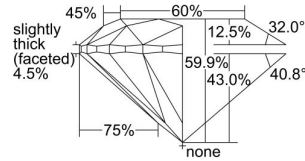

GIA®

FACSIMILE

GIA REPORT

7321913531

Verify this report at GIA.edu

GIA NATURAL DIAMOND DOSSIER®

May 27, 2019
GIA Report Number 7321913531
Shape and Cutting Style ..... Round Brilliant
Measurements ..... 5.11 - 5.15 x 3.07 mm

GRADING RESULTS

Carat Weight ..... 0.50 carat
Color Grade I
Clarity Grade VS1
Cut Grade ..... Excellent

ADDITIONAL GRADING INFORMATION

Polish ..... Excellent
Symmetry ..... Excellent
Fluorescence ..... None
Clarity Characteristics..... Crystal, Feather, Cloud, Pinpoint
Inscription(s): GIA 7321913531

PROPORTIONS

Profile to actual proportions

GRADING SCALES

GIA COLOR SCALE	GIA CLARITY SCALE	GIA CUT SCALE	
D	FLAWLESS	EXCELLENT	
E	INTERNALLY FLAWLESS		
F		VVS₁	VERY GOOD
G	VVS₂		
H	VS₁	GOOD	
I	VS₂		
J	SI₁	FAIR	
K	SI₂		
L	I₁	POOR	
M	I₂		
N	I₃		
O			
P			
Q			
R			
S			
T			
U			
V			
W			
X			
Y			
Z